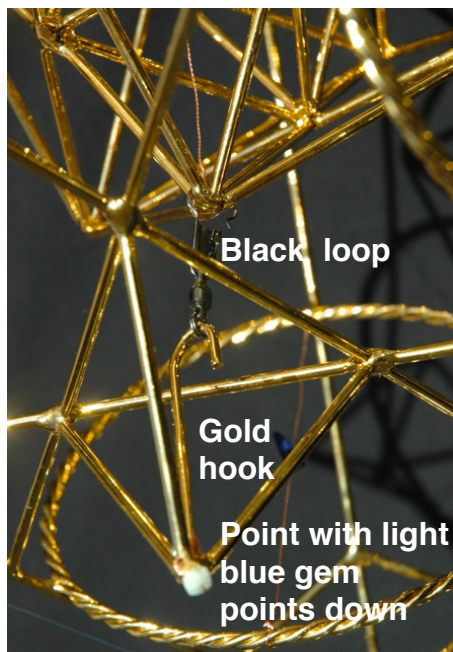

## Setting up your Pleiadian Communication Portal (PCP)

You have 5 separate components in your package, as labeled above.

First, turn the Communication Portal upside down with the small tetrahedron (3 dimensional triangle) pointing downward. Be gentle with the small wires.

Hold Metatron's Cube, so the **black loop** (spinner) on the end of the cube hangs down and slips over the **gold hook** rising from the center of the tetrahedron. After hooking the cube, turn the PCP over.

### Leveling your PCP

With the base on a level surface, rotate the PCP within the base to test which direction is the most stable. Make sure the top stays level. You also want Metatron's Cube to center over the bottom (as shown). You may also gently move the center hook at the top holding Metatron's Cube to center the cube over the bottom. The fourth gem is apatite at the tip and center of Metatron's Cube

Place the crystal filled ring on the top.

There are 3 gems inside the ring that should line up with the gems on the points of the PCP.

In clockwise order: blue lapis, red carnelian and green chrysoprase. If the gems seem in reverse order, then flip the ring over. Gently shake the ring to distribute the inner crystal mix.