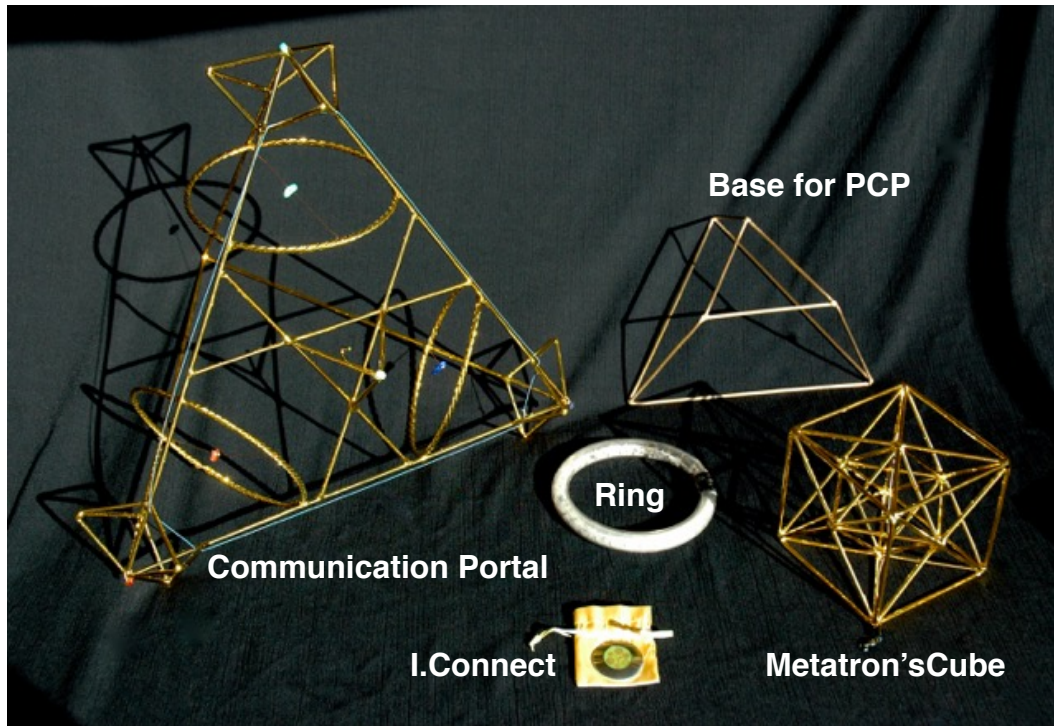

## Setting up your Pleiadian Communication Portal (PCP)

You have 5 separate components in your package, as labeled above.

First, turn the Communication Portal upside down with the small tetrahedron (3 dimensional triangle) pointing downward. Be gentle with the small wires.

Hold Metatron's Cube, so the **black loop** (spinner) on the end of the cube hangs down and slips over the **gold hook** rising from the center of the tetrahedron. After hooking the cube, turn the PCP over.

Place the bottom tetrahedron of the PCP into the base and rest the I.Connect in the bottom point.

### Leveling your PCP

With the base on a level surface, rotate the PCP within the base to test which direction is the most stable. Make sure the top stays level. You also want Metatron's Cube to center over the bottom (as shown). You may also gently move the center hook at the top holding Metatron's Cube to center the cube over the bottom. The fourth gem is apatite at the tip and center of Metatron's Cube