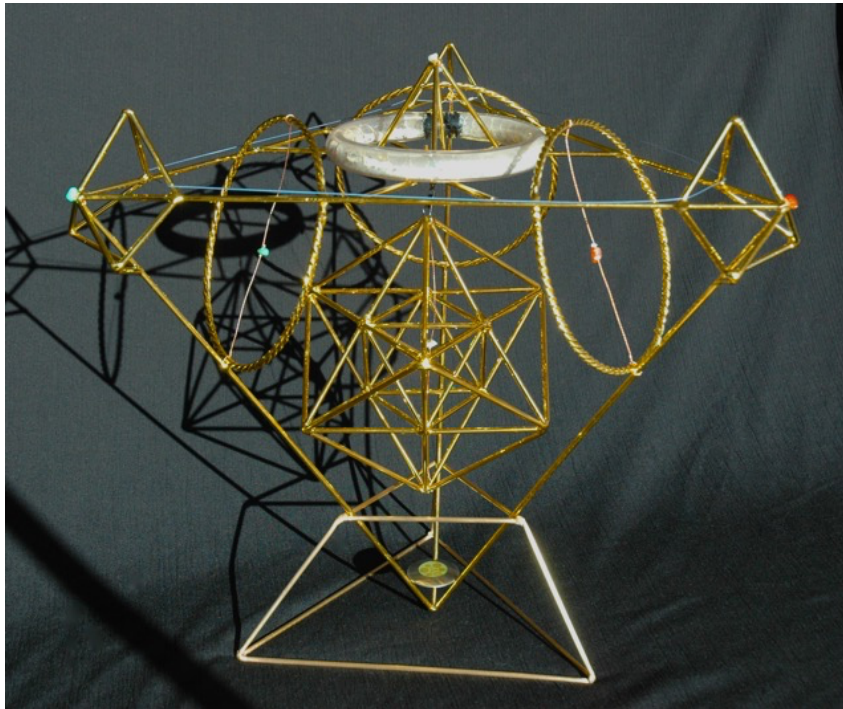

## Setting up your Pleiadian Communication Portal (PCP)

You have 5 separate components in your package, as labeled above.

First, turn the Communication Portal upside down with the small tetrahedron (3 dimensional triangle) pointing downward. Be gentle with the small wires.

Hold Metatron's Cube, so the **black loop** (spinner) on the end of the cube hangs down and slips over the **gold hook** rising from the center of the tetrahedron. After hooking the cube, turn the PCP over.

Place the bottom tetrahedron of the PCP into the base and rest the I.Connect in the bottom point.

### Leveling your PCP

With the base on a level surface, rotate the PCP within the base to test which direction is the most stable. Make sure the top stays level. You also want Metatron's Cube to center over the bottom (as shown). You may also gently move the center hook at the top holding Metatron's Cube to center the cube over the bottom. The fourth gem is apatite at the tip and center of Metatron's Cube