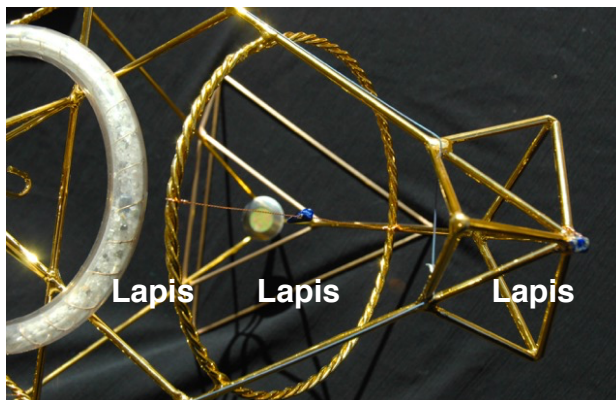

Hold Metatron's Cube, so the **black loop** (spinner) on the end of the cube hangs down and slips over the **gold hook** rising from the center of the tetrahedron. After hooking the cube, turn the PCP over.

Place the bottom tetrahedron of the PCP into the base and rest the I.Connect in the bottom point.

### Leveling your PCP

With the base on a level surface, rotate the PCP within the base to test which direction is the most stable. Make sure the top stays level. You also want Metatron's Cube to center over the bottom (as shown). You may also gently move the center hook at the top holding Metatron's Cube to center the cube over the bottom. The fourth gem is apatite at the tip and center of Metatron's Cube

Place the crystal filled ring on the top.

There are 3 gems inside the ring that should line up with the gems on the points of the PCP.

In clockwise order: blue lapis, red carnelian and green chrysoprase. If the gems seem in reverse order, then flip the ring over. Gently shake the ring to distribute the inner crystal mix.